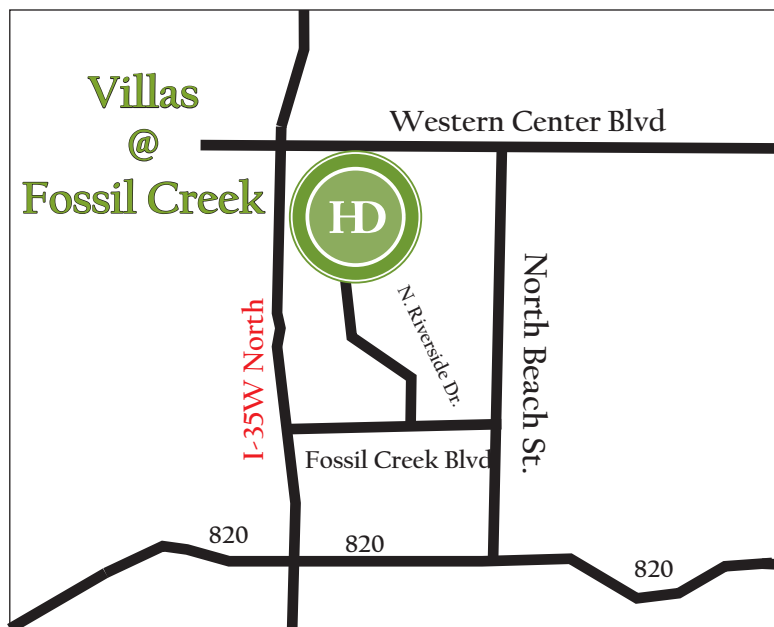

Villas @ Fossil Creek

For More Information

817.737.0101

hdhomestexas.com

HD Homes
smart move.